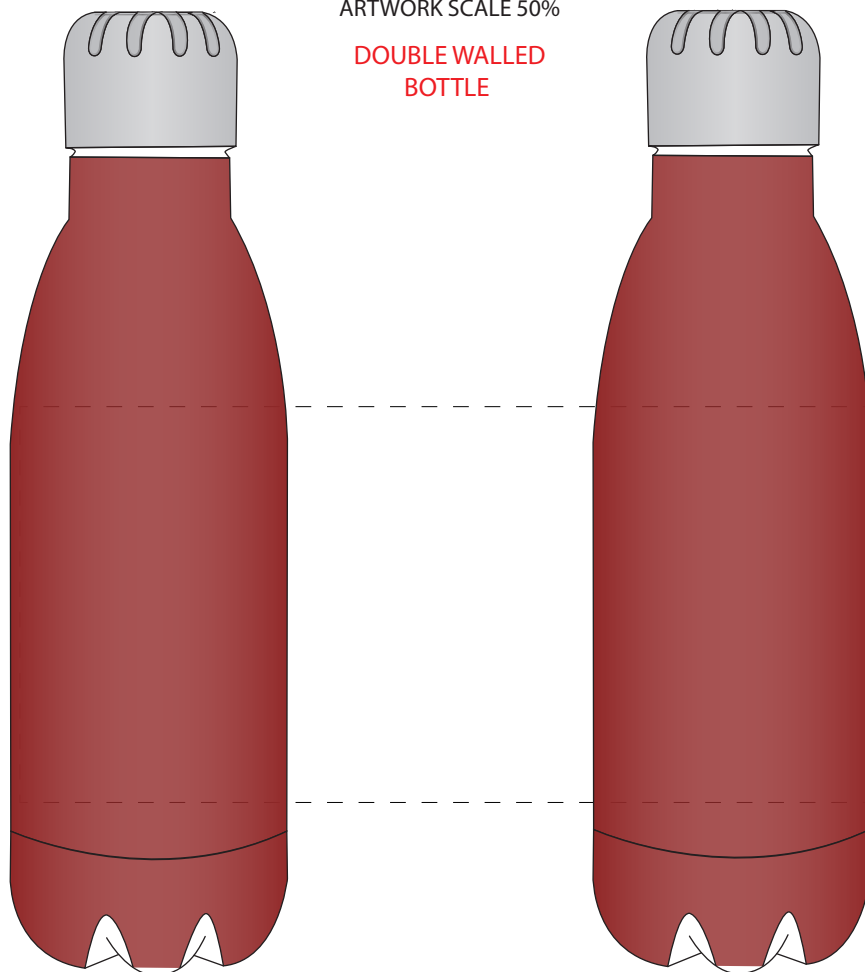

## PRODUCT NOTES:

We stock this item in the following colours

The dashed line is to demonstrate print area and will not appear on your printed item

## PANTONE REFERENCE(S)

Full Colour Printing

## PRINTING CONCERNS:

## PRINT LAYOUT

- LOGOS WILL BE DIRECTLY OPPOSITE
- LOGOS WILL NOT BE DIRECTLY OPPOSITE

ARTWORK SCALE 50%

DOUBLE WALLED  
BOTTLE